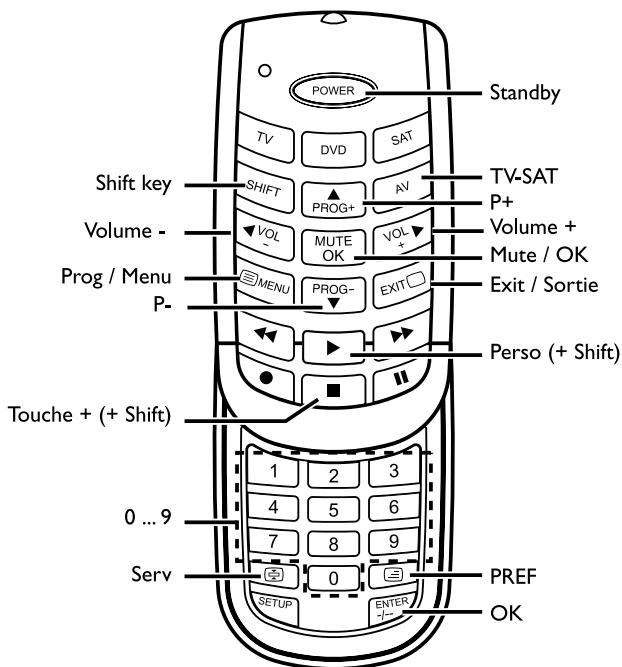

CANAL SATELLITE

TELE +

PREMIERE

CODE 569

(Logo registered by CANAL SAT)

(Logo registered by PREMIERE)

ROC 3205