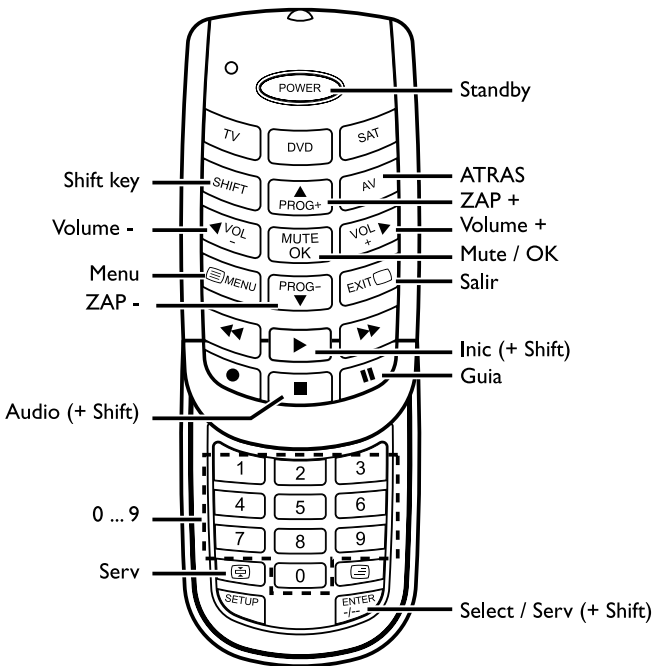

(Logo registered by CANAL SAT)

(Logo registered by PREMIERE)

ROC 3205

VIA

CODE 568

(Logo registered by VIA DIGITAL)

ROC 3205

SKY