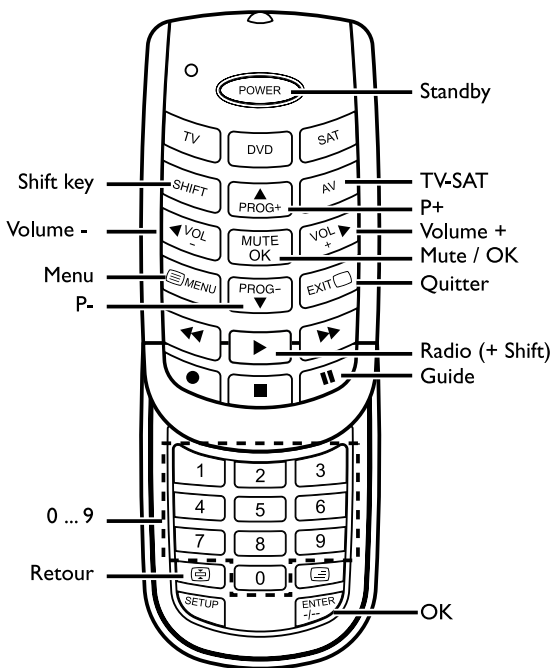

CODE 570
(Logo registered by TPS)

ROC 3205