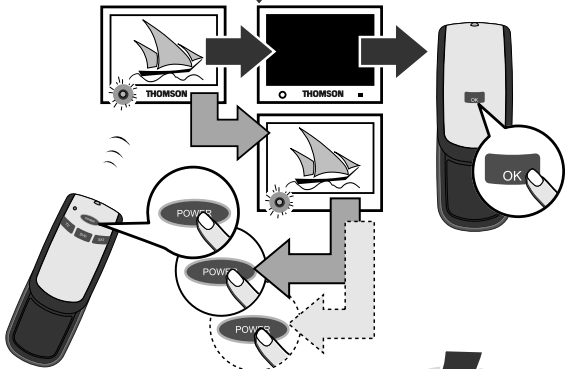

THOMSON

ROC3205

User manual

This universal remote control is compatible with the majority of television sets, DVD players, satellite receivers and infrared controlled cable.

This remote control has already been programmed so that you can use it to control most of the audio/video products made by the THOMSON group. Before attempting to programme the remote control, try it out by using one of the methods described in this user manual. The two CR2032 batteries are already fitted in the remote control. Refer to the diagram on the cover to replace them when they are worn out.

7 - The NAVILIGHT system

The **THOMSON NAVILIGHT** navigation system allows you easy access to the settings of your television set (TV) or your video recorder (VCR) fitted with the **THOMSON NAVILIGHT** system provided that you have allocated the **DVD** or **SAT** keys to the video recorder.